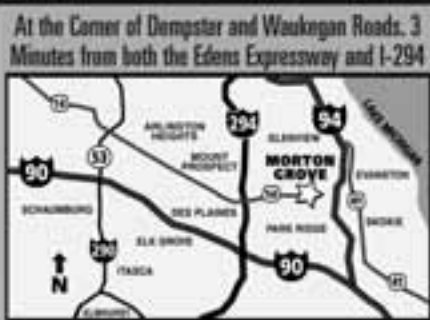

WWW.CASTLEHONDACARS.COM

CASTLE HONDA

6900 W. DEMPSTER • MORTON GROVE **847-965-7070**

All offers to qualified buyers. *Plus tax, title, lic. & doc. fee. †12¢/mi. per yr/ $ .15 per mile thereafter. Residuals: CIVIC VP $8,411, ACCORD LX $11,105, PILOT EX $19,300. Plus tax, title, lic. & doc. fee. +3.49 apr for 60 mos. on select honda certified vehicles, to qualified buyers ($18.16 per $1000 financed). +1.9% apr for 60 mos. on New 2004 & 2005 Honda Element ($17.48 per $1000 financed). All prices valid 3 days from publication date. Dealer will not honor pricing errors in this advertisement. Rebates and incentives applied to new vehicle prices. No prior sales.

SALES HOURS:
M-F 9AM-9PM SAT 9AM-8PM
SERVICE HOURS:
M-F 7AM-7PM SAT 8AM-4PM